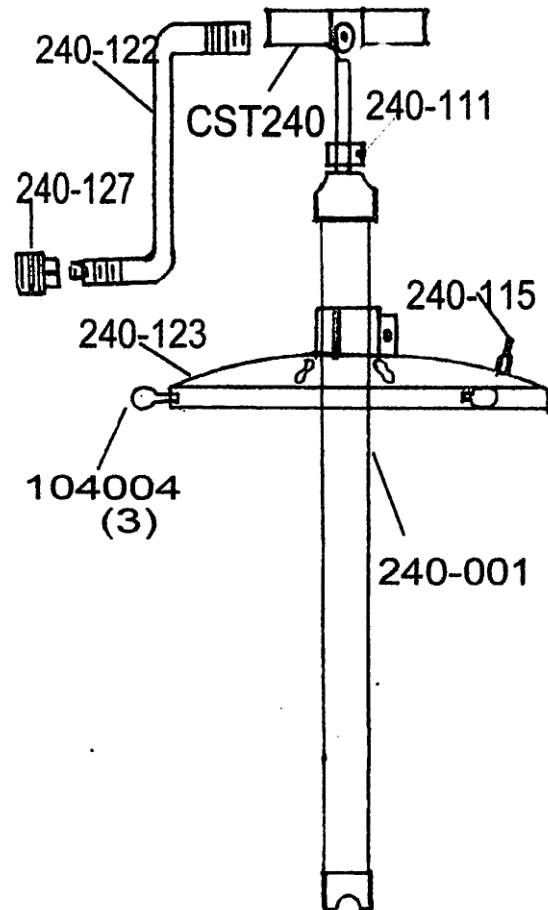

## Part # 240 Tire Sealant Pump

### INSTALLATION INSTRUCTIONS

The model 240 tire sealant pump comes in 3 major parts: (1) 240-001 T handle pump body, (2) 240-123 Cover and (3) 240-122 Hose with connectors.

- A. Insert 240-001 pump body through 240-123 cover.
- B. Place cover on container of tire sealant compound, pushing pump to bottom of container. Tighten 104004 (3 ea.) thumb screw on outer edge of 240-123. Tighten locking collar screw on 240-123 cover.
- C. Attach 240-121 hose to female outlet in T-handle to complete assembly.

<u>Part Number</u>	<u>Description</u>
240-001	Pump Assembly
240-111	Set Screw Collar
240-115	Return Valve for Cover
240-122	5 ft. clear vinyl hose with 3/8" NPT and 1/4" NPT to use with 240-127 quick coupler
240-123	Cover Assembly (1 1/4" ID) with hole for 240-115 return valve
240-127	Quick Connect Coupler 1/4" NPT (F)
104004 (3)	Thumb screw for cover